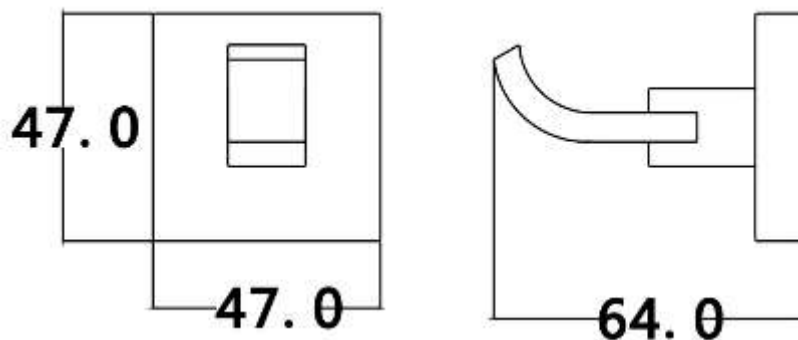

R-RH9301

SINGLE ROBE HOOK

PRODUCT SPECIFICATIONS

Dimension : Refer to the drawing

Material : Brass Chrome

TECHNICAL DRAWING

Copyright © Rigel Technology (S) Pte Ltd. All rights reserved. Terms of Use.